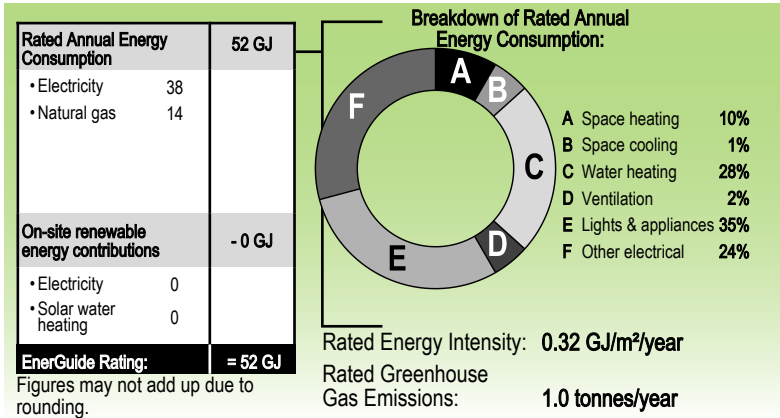

925 Rosefinch Pl,
Langford, BRITISH COLUMBIA, V9C 0J9

ENERGUIDE

Data collected: January 13, 2026

File number: **7948N81154**

Evaluated by: Stuart Kidson

52 This duplex
GJ/year

▲ **0** GJ/year
Best energy performance

▲ **78** GJ/year
A typical new building

Uses most energy

One gigajoule (GJ) equals the energy from two BBQ propane tanks

The energy consumption indicated on your utility bills may be higher or lower than your EnerGuide rating. This is because standard assumptions have been made regarding how many people live in your house and how the home is operated. Your rating is based on the condition of your house on the day it was evaluated.